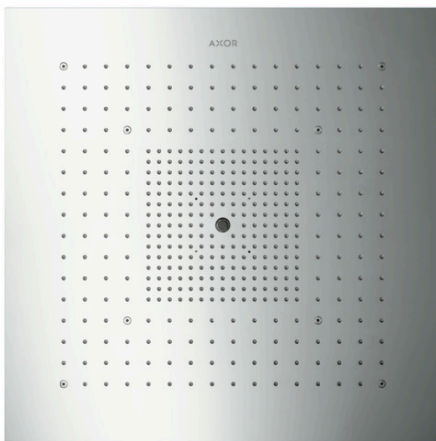

AXOR ShowerSolutions

ShowerHeaven 720/720 3jet without lighting

Surfaces: **Stainless Steel** Article Number: **10625800**

Description

product features

- spray type: RainAir (rain spray enriched with air), normal spray, laminar spray
- shower head size: 720 x 720 mm
- maximum flow rate at 3 bar: 36.8 l/min
- flow rate RainAir spray (at 3 bar): 20.5 l/min
- flow rate normal spray (at 3 bar): 36.8 l/min
- flow rate laminar spray: 15.9 l/min
- the 3 spray zones must be controlled via 3 valves or a diverter valve with 3 outlets, can be activated individually or in combination
- spray zones: Bodyzone - outer overhead shower zone, Rainzone - inner overhead shower zone with AirPower function, laminar spray at Ø 17 mm
- spray disc surface: polished stainless steel
- frame: brushed stainless steel
- installation: ceiling
- not suitable for continuous flow water heaters
- TÜV certified
- scope of supply: overhead shower, connection hoses, mounting material, assembly instruction

Technology

Certificates

AXOR ShowerSolutions
ShowerHeaven 720/720 3jet without lighting
Surfaces: **Stainless Steel** Article Number: **10625800**

Product image

Scale drawing