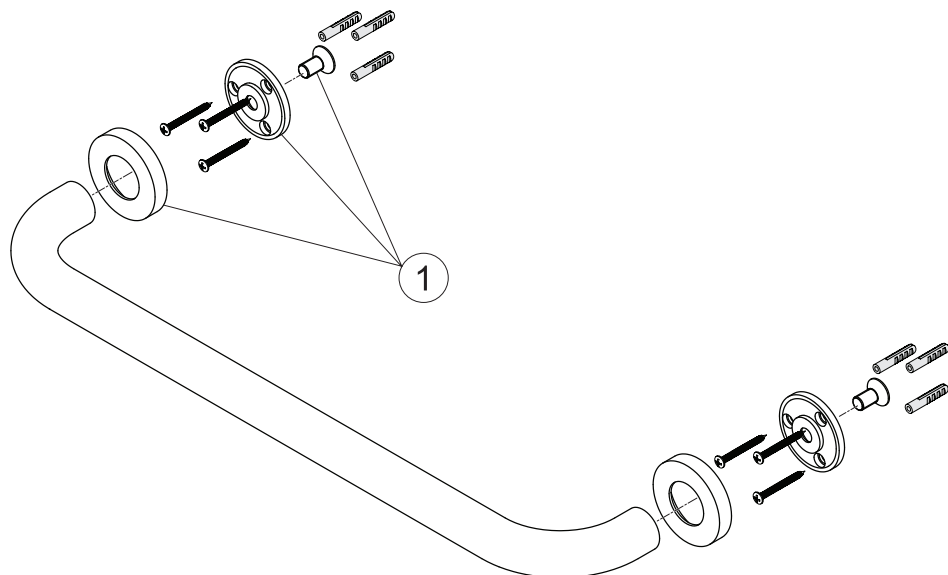

Ideal Standard

IOM

A 9126 AA

1115 / MTAc A9126

Position

1 = A 963 277 AA

Ideal Standard International NV
Corporate Village - Gent Building
Da Vincilaan 2
1935 Zaventem
Belgium
www.idealstandardinternational.com