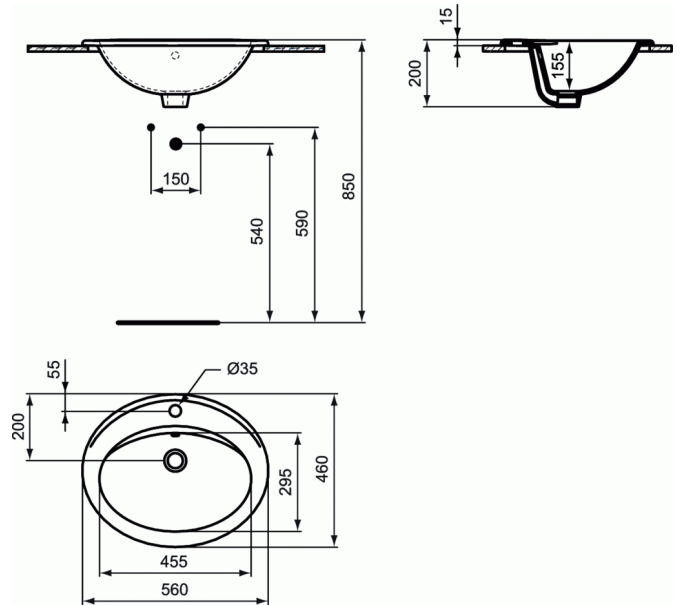

## EUROVIT Countertop basin 56 cm

### Countertop basin 56 cm

Countertop basin 56 cm  
Central tap hole punched  
With overflow  
In carton box  
EN 14688