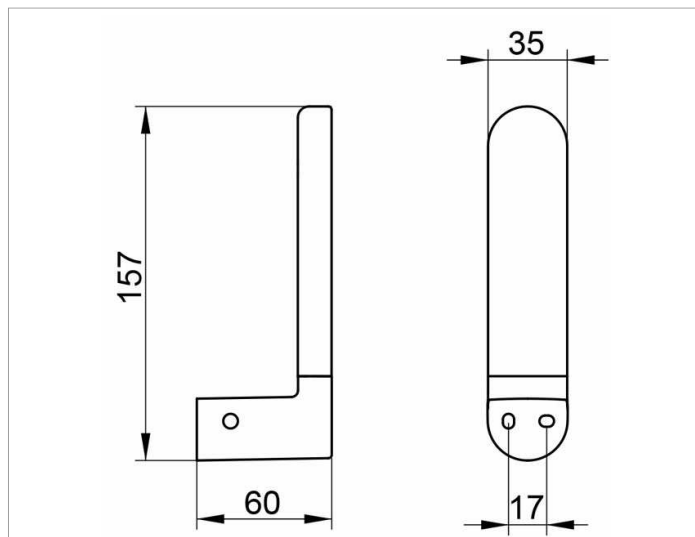

Elegance

11663010000 Держатель запасного рулона

ИЗДЕЛИЕ

поверхность

хром

ЧЕРТЕЖ

спецификации

KEUCO ELEGANCE spare paper holder 11663010000

Chrome-plated Toilet spare paper holder with an elegant shape, slightly shaped surfaces with a timeless design, easy to clean,

for Wall mounting

Height 6-3/16",

Width 1-3/8",

Projection 2-3/8"

The Toilet paper replacement roll grip will be discretely mounted incl. corrosion-free mounting material