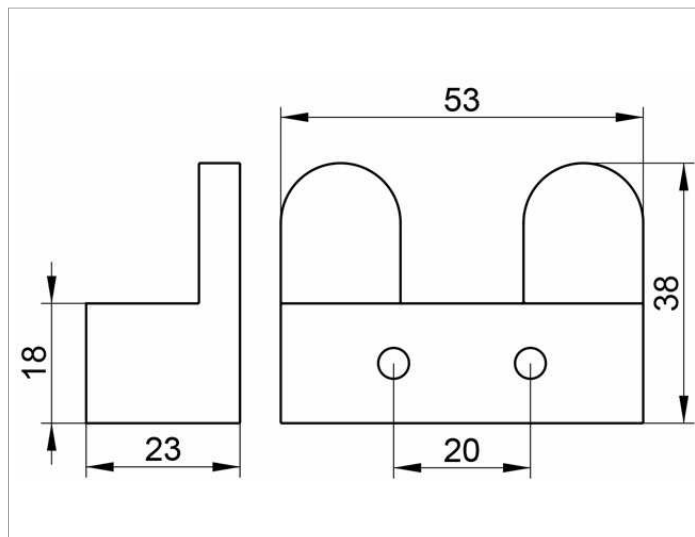

Edition 300

30015010000 Крючок для полотенца

ИЗДЕЛИЕ

ЧЕРТЕЖ

ОПИСАНИЕ ИЗДЕЛИЯ

двойной

поверхность

хром

спецификации

KEUCO EDITION 300 towel hook, double, 30015010000

chrome plated towel hook in an aesthetic and classic functional design
depth 7/8"

The towel hook is fitted with 2 hidden fixing point

2 wall plugs, Fischer FU 1/4" x 1-3/4" and 2 wall screw are supplied