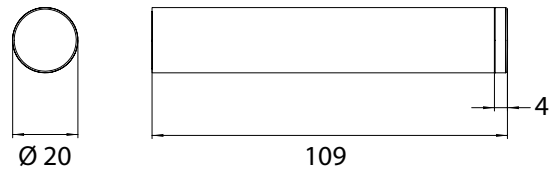

Spare paper holder chrome

Art.No.2705 001 01

fixed