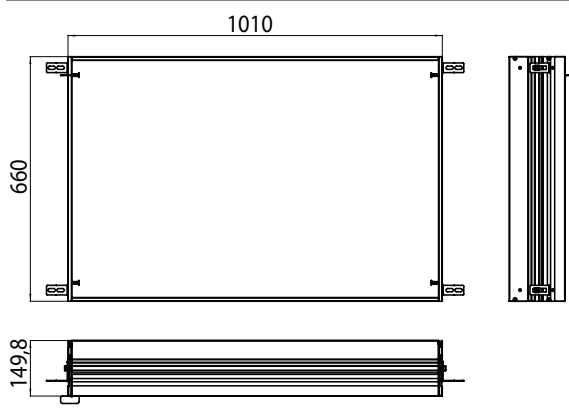

Built-in frame Built-in frame

Art.No.9897 000 21

for 9897 050 24/51/72/74