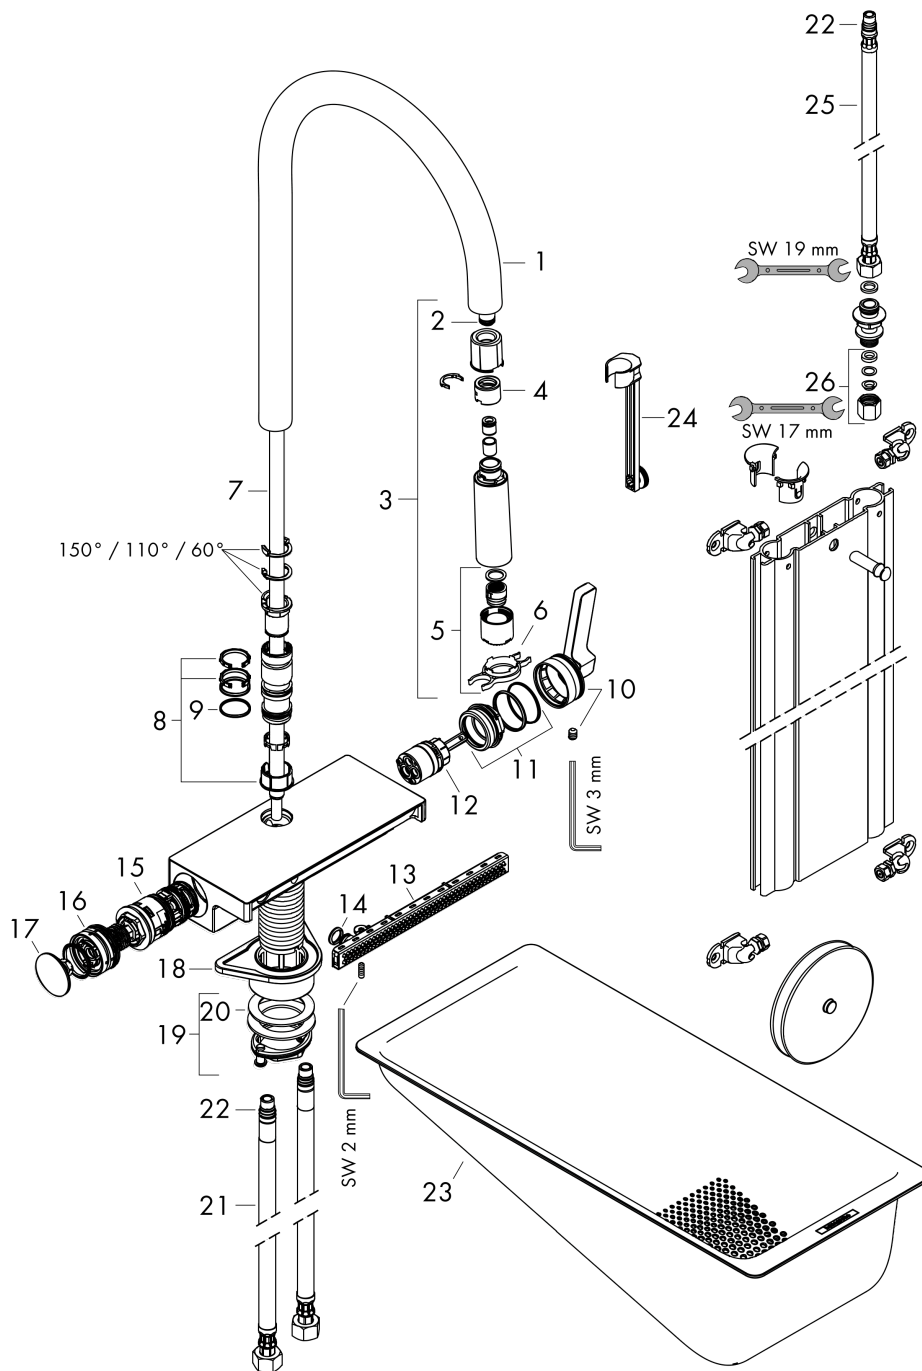

Aquno Select M81

Кухонный смеситель однорычажный, 170, с вытяжным душем, 3jet, sBox

Поверхности : матовый черный Артикульный номер: 73831670

Покомпонентное изображение

Год выпуска: >12/19

Aquino Select M81

Кухонный смеситель однорычажный, 170, с вытяжным душем, 3jet, sBox

Поверхности : **матовый черный** Артикульный номер: **73831670**

Перечень запасных частей

Год выпуска: >12/19

Позиция	Описание	Артикульный номер	PC	PU
1	spout cpl.	93779670	-	1
2	O-ring 8x2	98112000	-	1
3	handspray	93778670	-	1
4	non return valve DW 10	96456000	-	1
5	spray former	93342000	-	1
6	service tool	95910000	-	1
7	hose	93754000	-	1
8	set of lever collars	98365000	-	1
9	O-ring 19x2	98426000	-	1
10	handle	93776670	-	1
11	nut	92926000	-	1
12	cartridge, assy	93183000	-	1
13	spray head cpl.	93781670	-	1
14	O-ring 10x2	98170000	-	1
15	selector assy	93558000	-	1
16	spring with sleeve	93782000	-	1
17	cover	93777670	-	1
18	support	97523000	-	1
19	fixing set (special)	93253000	-	1
20	lever collar	97548000	-	1
21	connection hose 900 mm M10x1 G3/8	93780000	-	1
22	O-ring 8x1,75	97827000	-	1
23	-	40963000	-	1
24	extension set	43333000	-	1
25	connection hose 450 mm M10x1 G3/8	96507000	-	1
26	squeezing connection	96099000	-	1