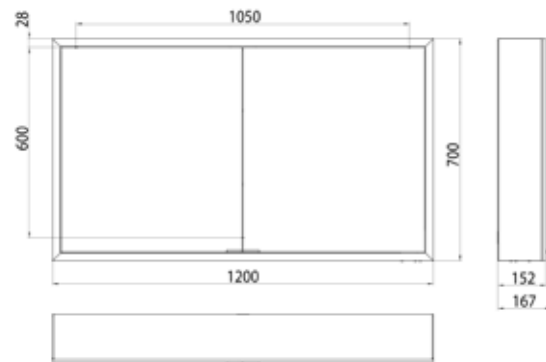

Illuminated mirror cabinet prime, 1.200 mm, 2 doors, wall-mounted version, IP 20 back panel mirror

Art.No.9497 060 84

with light-package, with mirrored or white glass back panel, mirrored side panels, 2 continuously adjustable crystal glass shelves, 2 doors, 2 sockets and 2 switches (brightness and luminous colour cold/warm continuously dimmable), height: 700 mm, surrounding LED-lights, IP 20