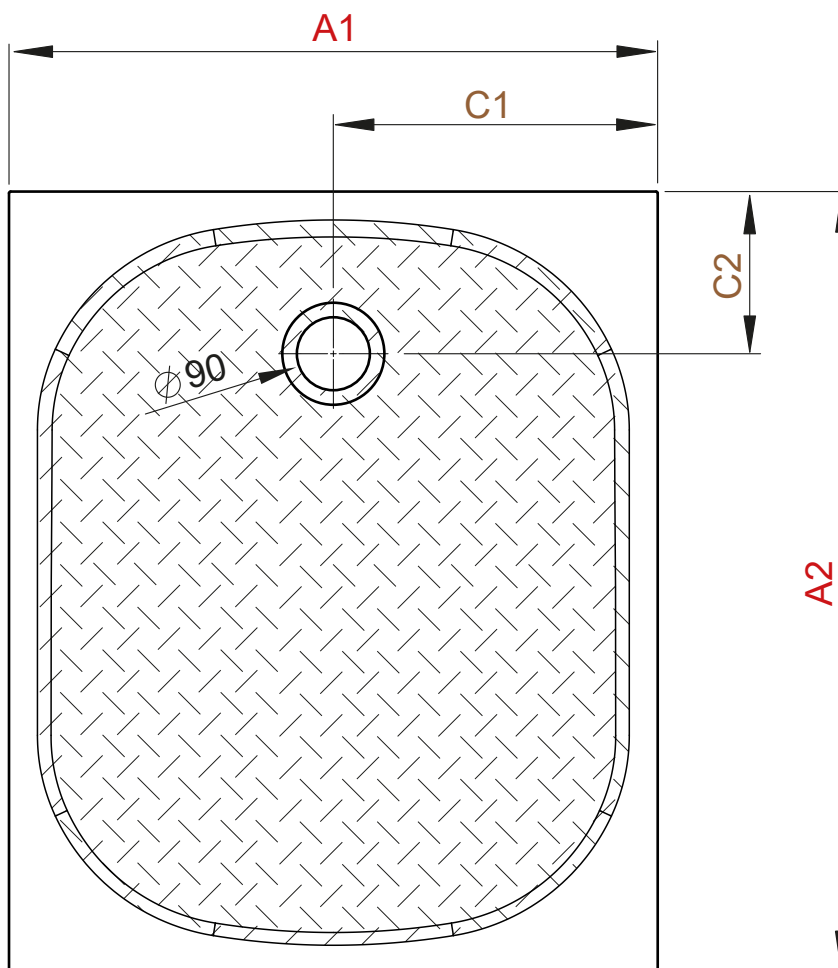

Montaż z nóżkami (opcja) / montage with legs (optional)

| ZANTOS F | A1  | A2   | C1  | C2  | H1 | H2 | H3     |
|----------|-----|------|-----|-----|----|----|--------|
| 800x1000 | 800 | 1000 | 400 | 200 | 32 | 10 | 95-125 |
| 800x1200 | 800 | 1200 | 400 | 200 | 32 | 10 | 95-125 |
| 900x1000 | 900 | 1000 | 450 | 200 | 32 | 10 | 95-125 |
| 900x1200 | 900 | 1200 | 450 | 200 | 32 | 10 | 95-125 |