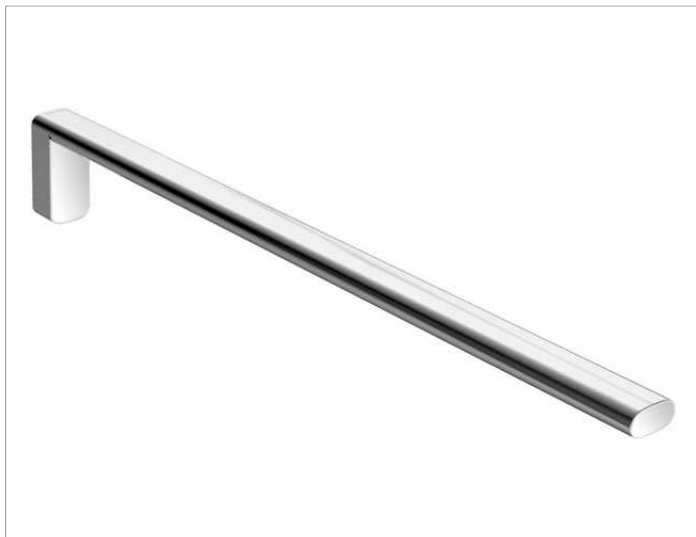

Edition 400

11520030000 Полотенцедержатель

ИЗДЕЛИЕ

ЧЕРТЕЖ

ОПИСАНИЕ ИЗДЕЛИЯ

одинарный, неповоротный

поверхность

Бронза шлифованная

Габариты

450 mm

спецификации

KEUCO Edition 400 towel holder, 11520030000
brushed bronze towel holder, 2 pieces,
sculptural design,
with slightly rounded edges,
two side by side,
fixed arms, made of oval tubes
antistatic, easy to clean,
depth 17-11/16", width 1", height 2-3/8",
the towel holder is fitted concealed,
delivery included anti-corrosion fixings