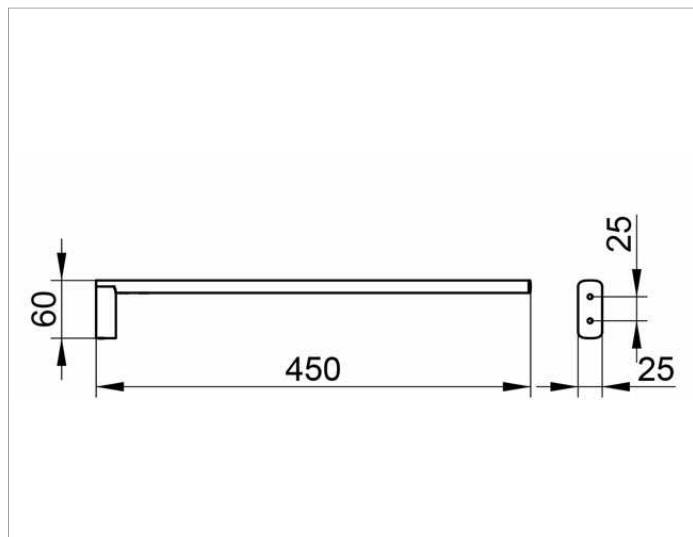

Edition 400

11520030000 Полотенцедержатель

ИЗДЕЛИЕ

ЧЕРТЕЖ

ОПИСАНИЕ ИЗДЕЛИЯ

одинарный, неповоротный

поверхность

Бронза шлифованная

Габариты

450 mm

спецификации

KEUCO Edition 400 towel holder, 11520030000
brushed bronze towel holder, 2 pieces,
sculptural design,
with slightly rounded edges,
two side by side,
fixed arms, made of oval tubes
antistatic, easy to clean,
depth 17-11/16", width 1", height 2-3/8",
the towel holder is fitted concealed,
delivery included anti-corrosion fixings