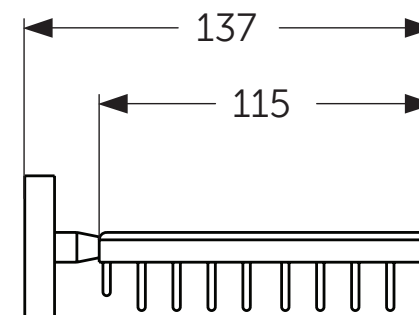

Ideal Standard

IOM

A 9112 AA

1115 / MTAc A9112

Position

1 = A 963 259 AA

Ideal Standard International NV
Corporate Village - Gent Building
Da Vincilaan 2
1935 Zaventem
Belgium
www.idealstandardinternational.com