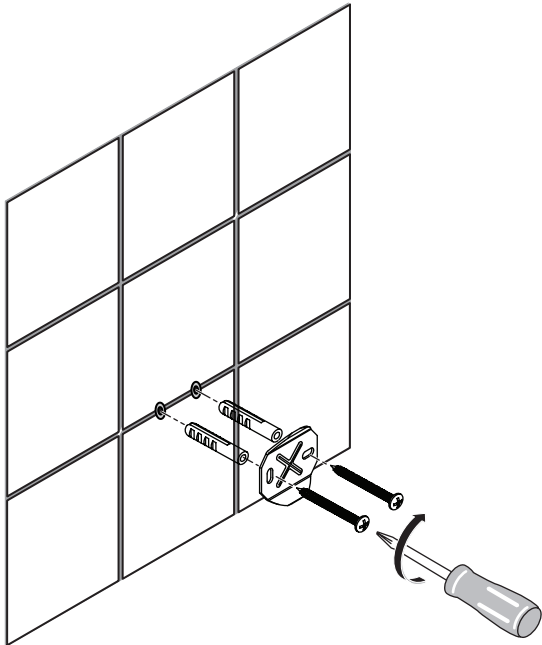

Ideal Standard

IOM

A 9112 AA

1115 / MTAc A9112

Position

1 = A 963 259 AA

Ideal Standard International NV
Corporate Village - Gent Building
Da Vincilaan 2
1935 Zaventem
Belgium
www.idealstandardinternational.com