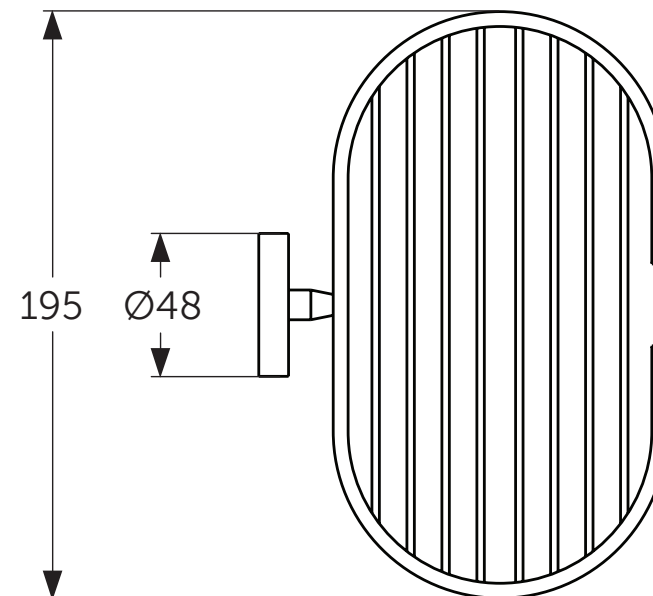

Ideal Standard

IOM

A 9112 AA

1115 / MTAc A9112

Position

1 = A 963 259 AA

Ideal Standard International NV
Corporate Village - Gent Building
Da Vincilaan 2
1935 Zaventem
Belgium
www.idealstandardinternational.com