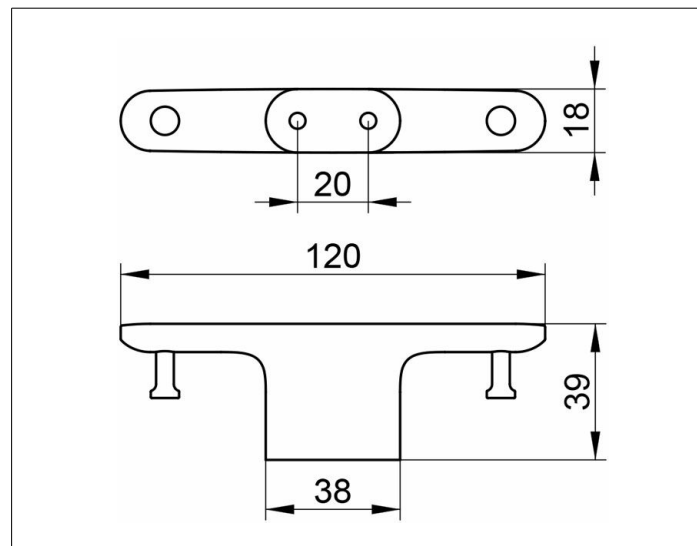

Edition 400

11515130000 Towel hook

**PRODUCT**

**DRAWING**

**PRODUCT ATTRIBUTES**

double

**SURFACE**

brushed black chrome

**SPECIFICATIONS**

KEUCO Edition 400 towel hook, double, 11515130000  
 brushed black chrome towel hook, double,  
 sculptural design,  
 with slightly rounded edges,  
 with concealed towel hangers,  
 hook head slightly angled, easy to clean,  
 depth 1-1/2", width 4-3/4", total height 11/16",  
 the towel hook is fitted concealed,  
 delivery includes anti-corrosion fixings