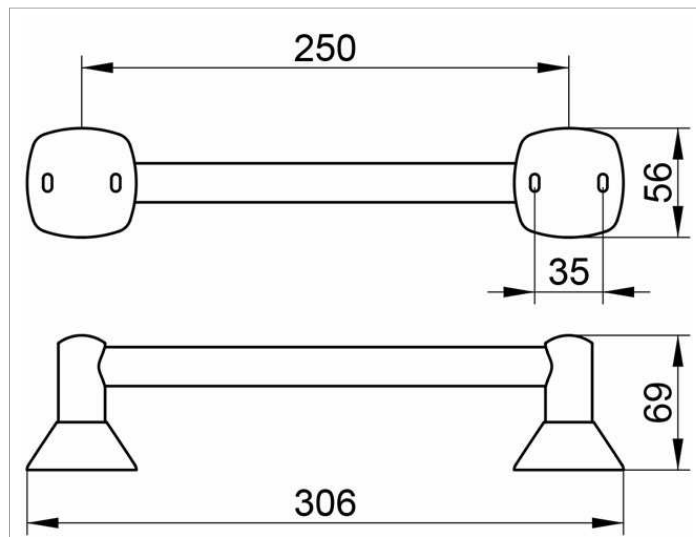

City.2  
02707010000 Поручень

ИЗДЕЛИЕ

**поверхность**  
хром

**Габариты**  
250 mm

ЧЕРТЕЖ

**спецификации**

KEUCO CITY.2 towel rail 02707010000  
chrome-plated towel rail, in a new clear design,  
load bearing up to 115 kg,  
easy to clean  
Centre to centre 250 mm with overall width of 306 mm  
depth 69 mm  
The towel rail is fitted hidden  
Delivery incl. corrosion-free mounting material