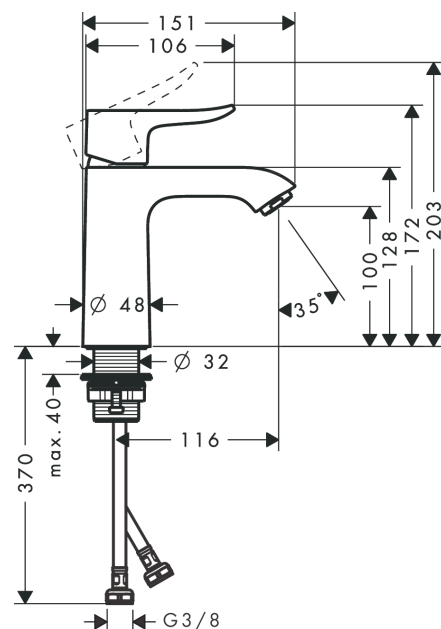

Metris

Single lever basin mixer 110 LowFlow without waste set

Surfaces: **Chrome** Article Number: **31204000**

Description

product features

- ComfortZone 110
- projection 116 mm
- normal spray
- flow rate at 3 bar: 3.5 l/min
- ceramic cartridge
- temperature limitation adjustable
- suitable for continuous flow water heaters
- connection type: G 3/8 connections
- connection dimension: DN15

Technology

Product image

Scale drawing

Flowchart