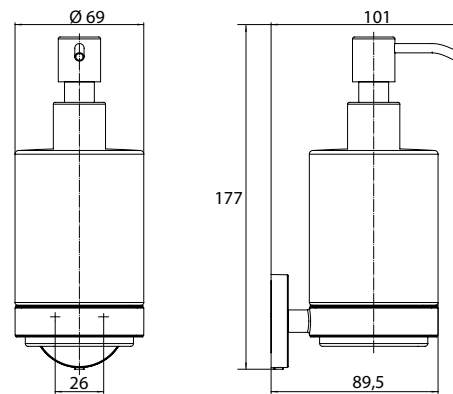

Soap dispenser, clear crystal glass, pump unit plastic chrome

Art.No.4321 001 00

wall mounted