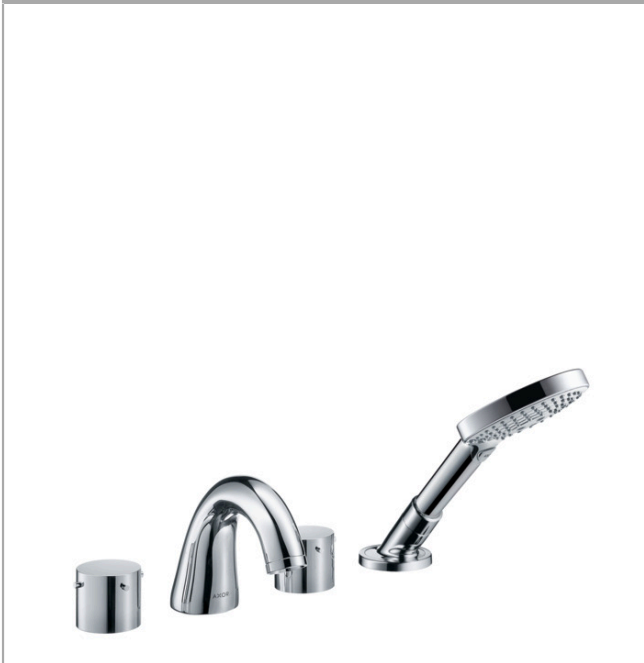

AXOR Starck
4-hole rim mounted bath mixer with zero handles
 Surfaces: **Chrome** Article Number: **10444000**

Description

product features

- consists of: 4-hole rim mounted bath mixer, hand shower, shower hose, shower holder
- projection 140 mm
- spray type mixer: normal spray
- spray type hand shower: Rain, RainAir (rain spray enriched with air), WhirlAir
- maximum pull-out length of hand shower: 1.10 m
- flow rate at 3 bar: 22 l/min
- min. operating pressure: 1 bar
- max. operating pressure: 10 bar
- scope of supply: handles, non-return valve, bath spout with diverter

Technology

Product image

Scale drawing