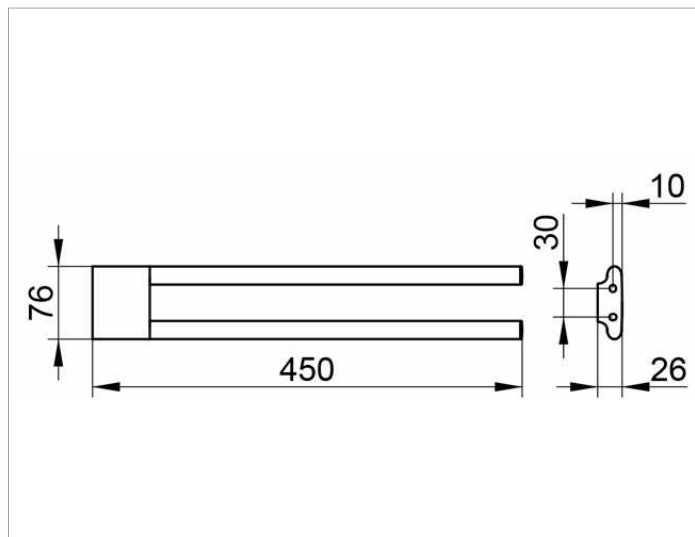

## ОПИСАНИЕ ИЗДЕЛИЯ

двойной, неповоротный

## поверхность

хром

## Габариты

450 mm

## спецификации

KEUCO Edition 400 towel holder, 11518010000  
chrome-plated towel holder, 2 pieces,  
sculptural design,  
with slightly rounded edges,  
two side by side,  
fixed arms, made of oval tubes,  
antistatic, easy to clean,  
depth 17-11/16", width 3", height 1",  
the towel holder is fitted concealed,  
delivery included anti-corrosion fixings