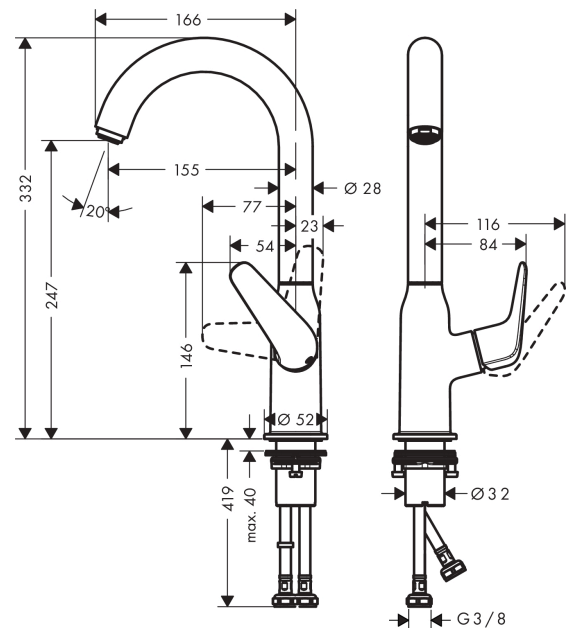

Novus

Single lever basin mixer 240 with swivel spout without waste set

Surfaces: **Chrome** Article Number: **71128000**

Description

product features

- ComfortZone 240
- projection 155 mm
- swivel range 120°
- normal spray
- flow rate at 3 bar: 5 l/min
- ceramic cartridge
- temperature limitation adjustable
- suitable for continuous flow water heaters
- connection type: G 3/8 connections
- connection dimension: DN15
- handle position on the side: bottom-side at the base body (not suitable for wash bowls)

Technology

Design awards

reddot award 2018
winner

GERMAN
DESIGN
AWARD
SPECIAL
2019

Product image

Scale drawing

Flowchart