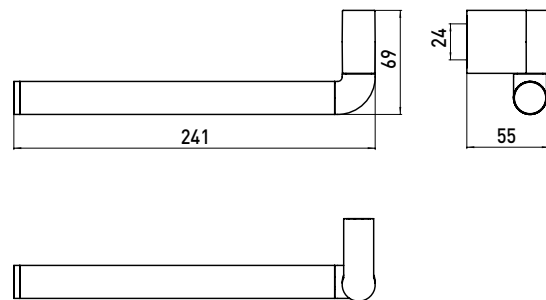

Towel holder, short, right and left rotating chrome

Art.No.3555 001 00

right-/left turnable