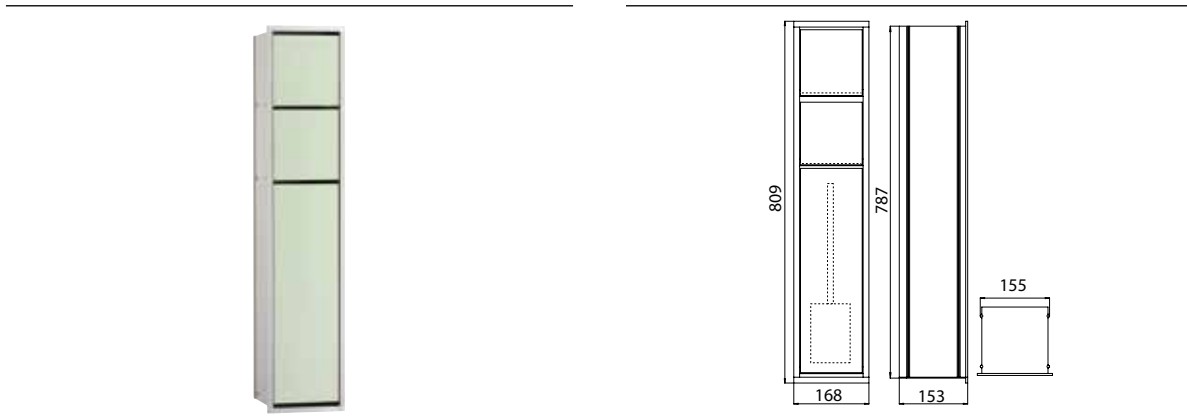

Module for WC chrome/optiwhite

Art.No.9750 278 50

Boxes for spare paper holder, WC-paper, toilet brush set, door hinge left/right changeable