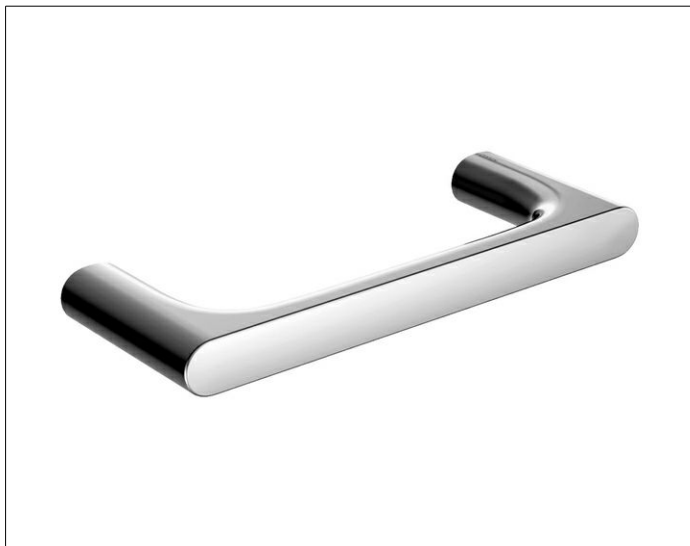

**Edition 400**

11521050000 Кольцо для полотенца

**ИЗДЕЛИЕ****ОПИСАНИЕ ИЗДЕЛИЯ**

неповоротное

**ПОВЕРХНОСТЬ**

Никель шлифованный

**ЧЕРТЕЖ****СПЕЦИФИКАЦИИ**

KEUCO Edition 400 towel ring, 11521050000  
brushed nickel towel ring,  
sculptural design,  
with slightly rounded edges,  
closed, rectangular outline,  
rounded at the lower corners,  
antistatic, easy to clean,  
depth 3-7/8", width 9-13/16", height 1",  
the towel ring is fitted concealed,  
delivery included anti-corrosion fixings