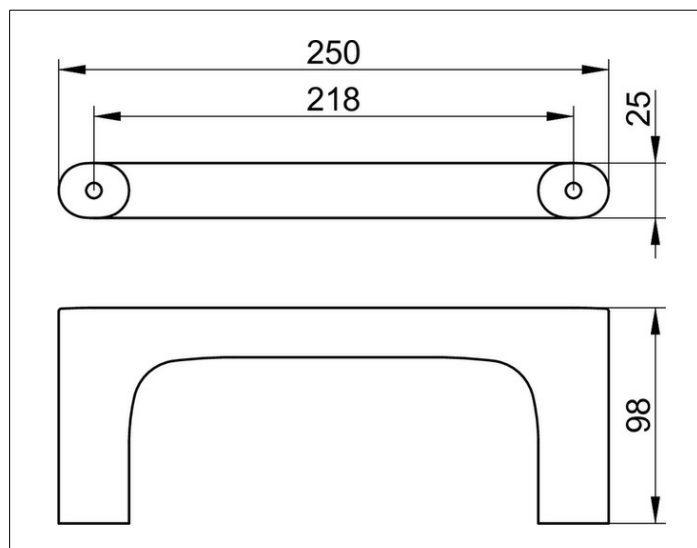

**Edition 400**

11521050000 Кольцо для полотенца

**ИЗДЕЛИЕ****ОПИСАНИЕ ИЗДЕЛИЯ**

неповоротное

**ПОВЕРХНОСТЬ**

Никель шлифованный

**ЧЕРТЕЖ****СПЕЦИФИКАЦИИ**

KEUCO Edition 400 towel ring, 11521050000  
brushed nickel towel ring,  
sculptural design,  
with slightly rounded edges,  
closed, rectangular outline,  
rounded at the lower corners,  
antistatic, easy to clean,  
depth 3-7/8", width 9-13/16", height 1",  
the towel ring is fitted concealed,  
delivery included anti-corrosion fixings