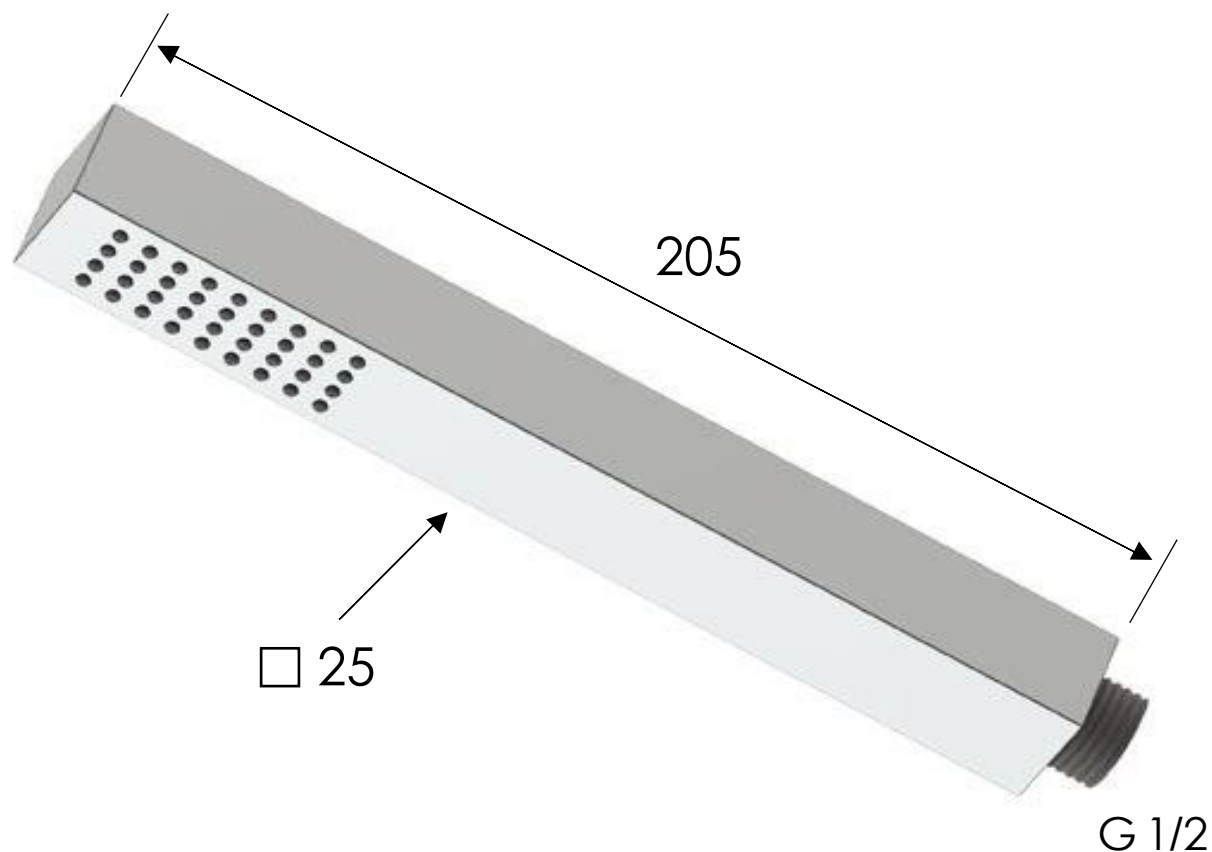

REMER

RUBINETTERIE

SCHEDA TECNICA

ART. COD.

TECHNICAL FEATURES

317SD

MATERIALI / MATERIALS

ABS CROMATO / CHROME PLATED ABS