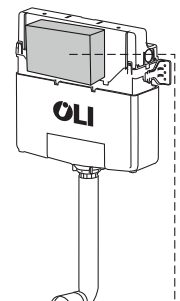

(dimensions in millimeters)

TOP ACTUATION KIT

Cod. 211743

EXPERT PLUS

TOP

OLI74 PLUS

QUADRA PLUS

OLI120 PLUS

FRONT

4

TOP

TOP ACTUATION KIT
Cod. 211743

x2

x2

TOP

TOP ACTUATION KIT