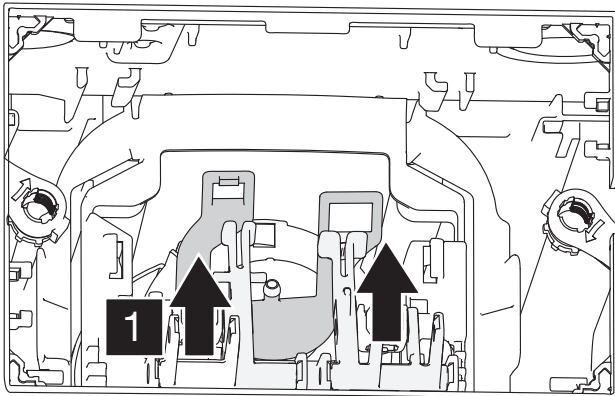

TOP ACTUATION KIT

Cod. 211743

TOP