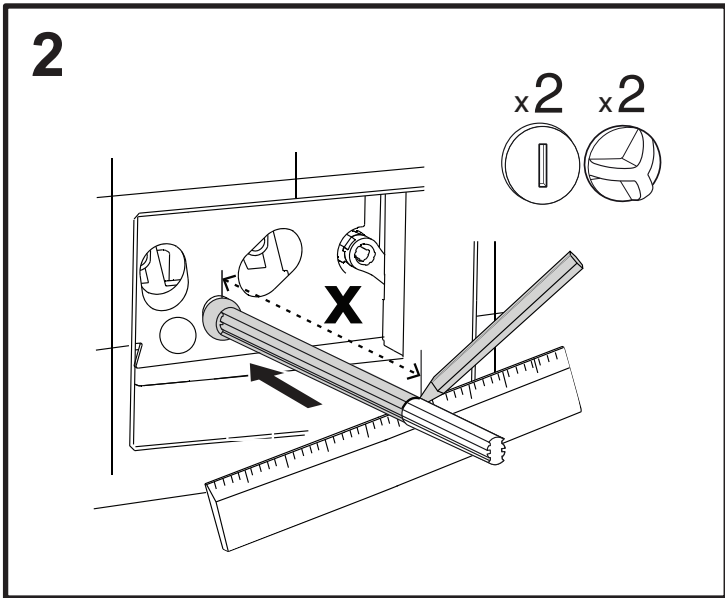

FRONT

4

TOP

TOP ACTUATION KIT
Cod. 211743

x2

x2

TOP

TOP ACTUATION KIT