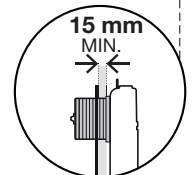

(dimensions in millimeters)

TOP ACTUATION KIT

Cod. 211743

EXPERT PLUS

TOP

OLI74 PLUS

QUADRA PLUS

OLI120 PLUS

FRONT