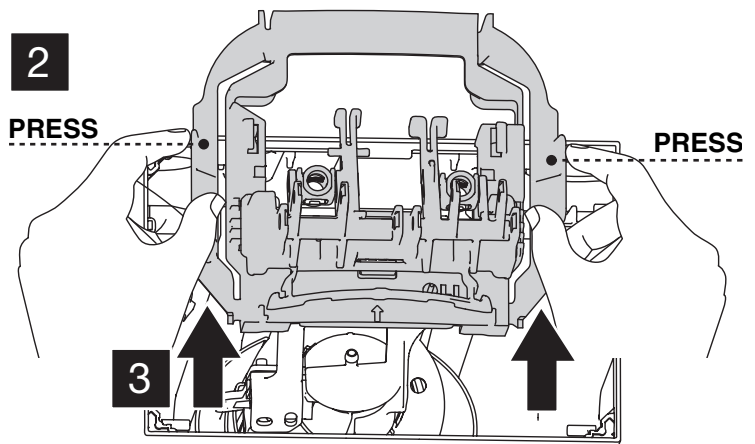

4

TOP

TOP ACTUATION KIT
Cod. 211743

x2

x2

TOP

TOP ACTUATION KIT

Cod. 211743

TOP

2

PRESS