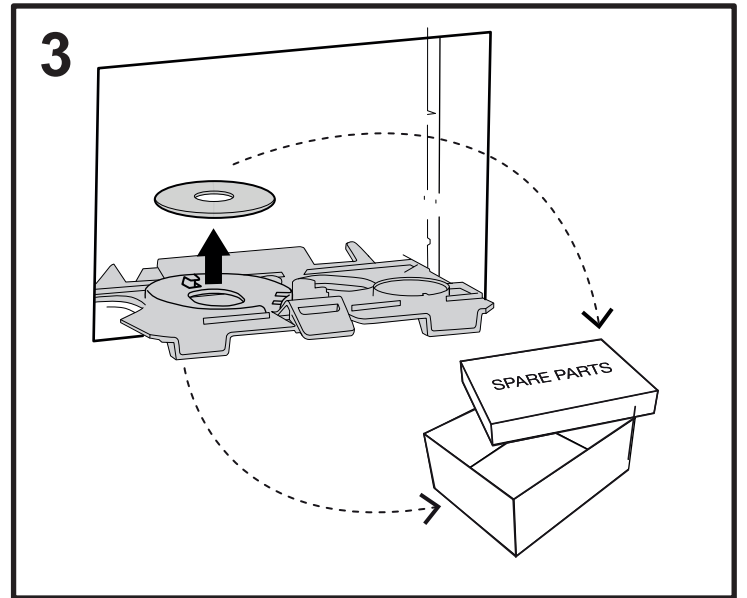

FRONT

4

TOP

TOP ACTUATION KIT
Cod. 211743

x2

x2

TOP

TOP ACTUATION KIT