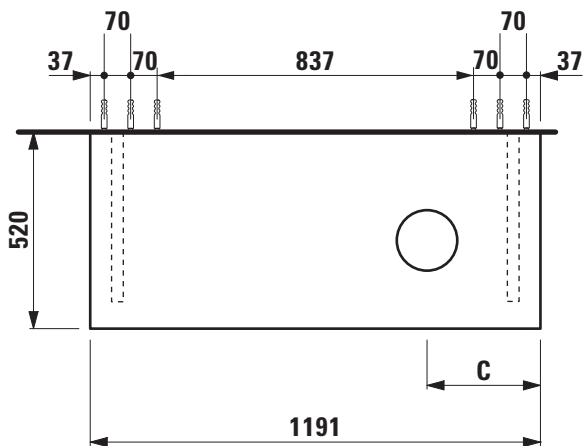

TECHNICAL DRAWINGS / S 1 : 20

C / mm	Ceramic
194	Val s1228.2 (semi-wet-area left)
239	Kartell by Laufen s1233.2
378	Val s1228.1
386	Palomba s1680.2
395	Living SaphirKeramik s1143.4
	Living Square s1543.5, s1643.2
	Ino s1730.2
	Val s1628.4
	Laufen Pro S s1696.2, s1696.3, s1696.4, s1896.3 Laufen Pro s1295.3, s1395.1, s1396.1, s1795.1, s1795.2, s1795.3

C / mm	Ceramic
400	Val s1228.2 (semi-wet-area right)
415	Palomba s1680.3
447	Living City s1743.7
	Laufen Pro S s1696.7 Val s1628.5
504	Val s1628.7
298	all other from matrix for washtops Case

X = The exact height must be set during installation.