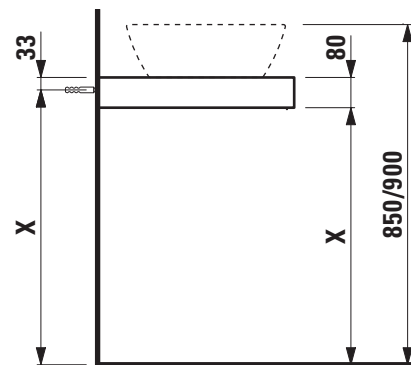

TECHNICAL DRAWINGS / S 1 : 20

C / mm	Ceramic
194	Val s1228.2 (semi-wet-area left)
239	Kartell by Laufen s1233.2
378	Val s1228.1
386	Palomba s1680.2
395	Living SaphirKeramik s1143.4
	Living Square s1543.5, s1643.2
	Ino s1730.2
	Val s1628.4
	Laufen Pro S s1696.2, s1696.3, s1696.4, s1896.3 Laufen Pro s1295.3, s1395.1, s1396.1, s1795.1, s1795.2, s1795.3

C / mm	Ceramic
400	Val s1228.2 (semi-wet-area right)
415	Palomba s1680.3
447	Living City s1743.7
	Laufen Pro S s1696.7 Val s1628.5
504	Val s1628.7
298	all other from matrix for washtops Case

X = The exact height must be set during installation.