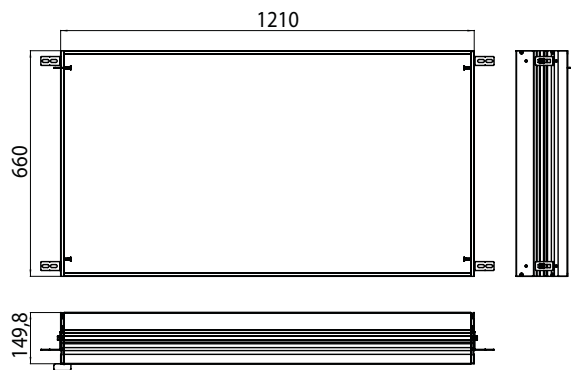

Built-in frame Built-in frame

Art.No.9897 000 22

for 9897 050 25/76