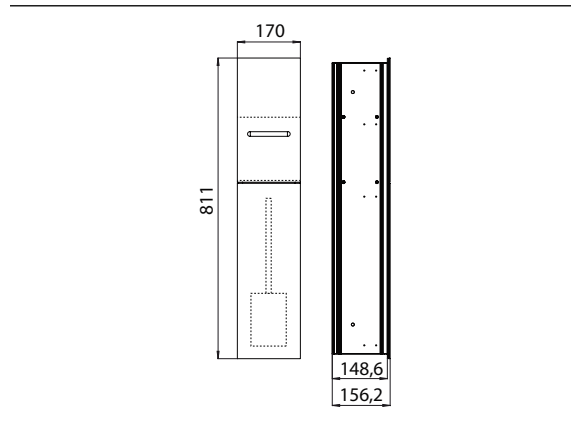

Module for WC - build in model optiwhite

Art.No.9754 274 50

Boxes for spare paper holder, WC-paper, toilet brush set, door hinge right