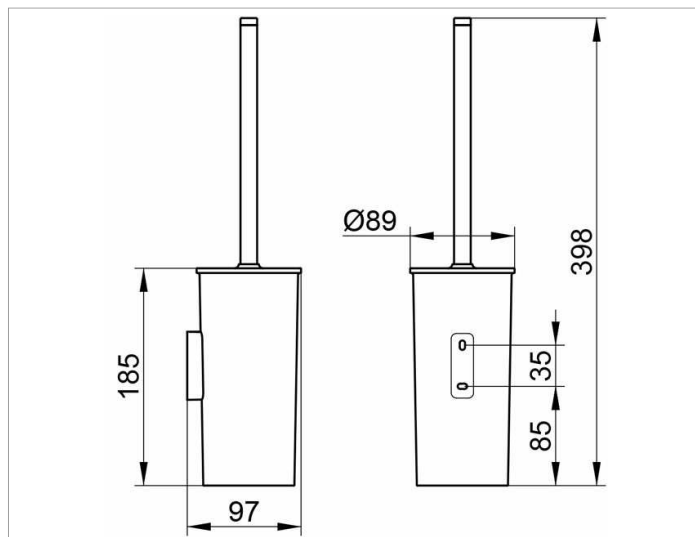

Collection Moll

12764010100 Туалетный гарнитур

ИЗДЕЛИЕ

ЧЕРТЕЖ

ОПИСАНИЕ ИЗДЕЛИЯ

пластиковая колба, с щеткой с ручкой и запасной головкой ёршика

поверхность

хром/белый

спецификации

KEUCO COLLECTION MOLL toilet brush set 12764010100

Toilet brush set in an esthetic design with slightly rounded edges, with lid, wall mounted model, synthetic insert, mat, white, brush with lid, white, with chrome-plated handle and spare brush head, white,

Total height 15-11/16", diameter 3-1/2", Projection 3-13/16"

The toilet brush set is fitted with 2 hidden fixing points incl. corrosion-free mounting material