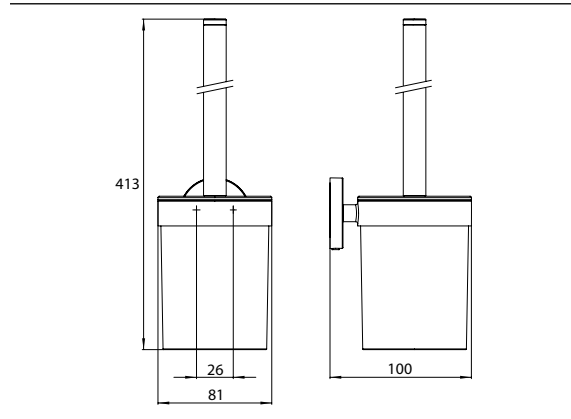

## Toilet brush set chrome

Art.No.4315 001 00

Bowl of plastic, brush grip chrome, wall mounted