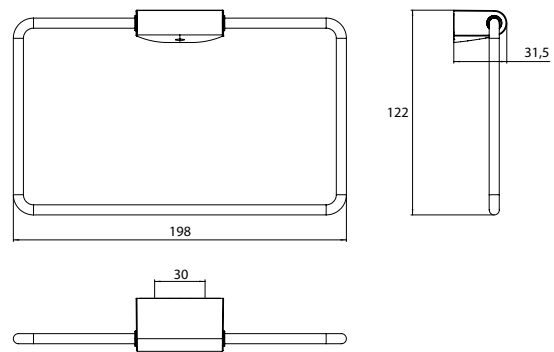

Towel ring, adjustable chrome

Art.No.2755 001 00