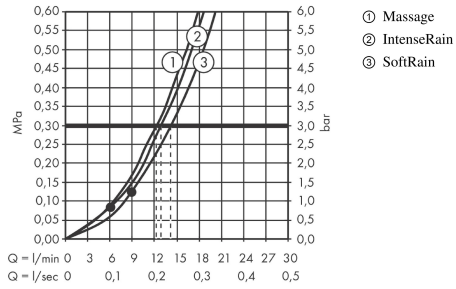

Croma Select E
SemiPipe Multi with thermostat
 Surfaces: **White/Chrome** Article Number: **27248400**

Description

product features

- consists of: hand shower, shower thermostat, shower hose, slider
- wallbar could be also used as grab bar
- TÜV certified
- height-adjustable hand shower holder
- wall bar: 1,000 mm
- thermostat Ecostat Comfort
- safety lock at 40° C
- adjustable hot water limitation
- outlets controlled via turning handle
- installation type: exposed installation
- connection dimension DN15
- connection thread G ½
- centre distance 150 ± 12 mm

Technology

Certificates

Product image

Scale drawing

Croma Select E
SemiPipe Multi with thermostat
 Surfaces: **White/Chrome** Article Number: **27248400**

Flowchart

The consumption was measured in combination with the appropriate fittings (thermostat/mixer/in-wall valve) to reflect actual application in practice.