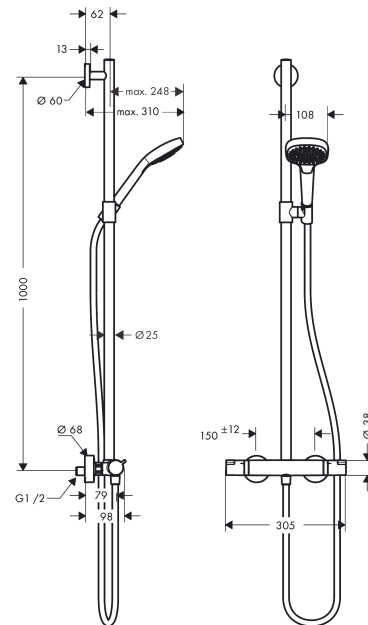

Croma Select E
SemiPipe Multi with thermostat
 Surfaces: **White/Chrome** Article Number: **27248400**

Description

product features

- consists of: hand shower, shower thermostat, shower hose, slider
- wallbar could be also used as grab bar
- TÜV certified
- height-adjustable hand shower holder
- wall bar: 1,000 mm
- thermostat Ecostat Comfort
- safety lock at 40° C
- adjustable hot water limitation
- outlets controlled via turning handle
- installation type: exposed installation
- connection dimension DN15
- connection thread G ½
- centre distance 150 ± 12 mm

Technology

Certificates

Product image

Scale drawing

Croma Select E
SemiPipe Multi with thermostat
 Surfaces: **White/Chrome** Article Number: **27248400**

Flowchart

The consumption was measured in combination with the appropriate fittings (thermostat/mixer/in-wall valve) to reflect actual application in practice.

Croma Select E
SemiPipe Multi with thermostat
 Surfaces: **White/Chrome** Article Number: **27248400**

Installation examples