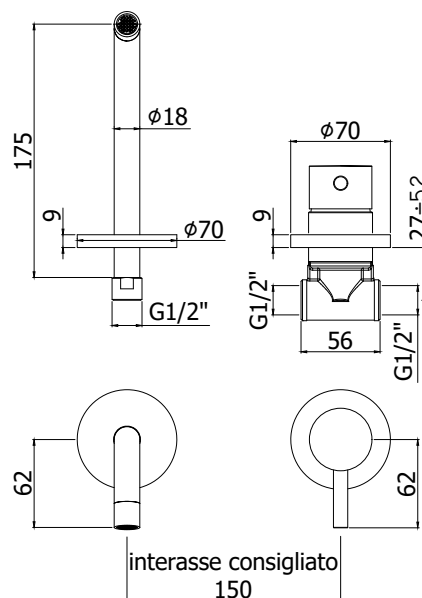

COLLECTION

light

PRODUCT IMAGE

TECHNICAL DRAWING

DESCRIPTION

Concealed single lever basin mixer complete with:

- wall plates Ø70mm
- 1/2"G connections

ART.

LIG 006 . . 70

with spout and aerator M16x1 - l. 175mm

LIG 007 . . 70

with spout and aerator M16x1 - l. 245mm

ZPRO 013 . .

Extension for artt. 006..70-007..70-010

- H43mm

FINISHES

LIG

- CR - cromo
- ST - finitura steel looking
- NO - nero opaco

ZPRO

- CR - cromo
- ST - finitura steel looking
- NO - nero opaco

DOCUMENTATION

FLOW DIAGRAM
1

INSTALLATION
INSTRUCTIONS

SPARE PARTS
EXPLODED 1