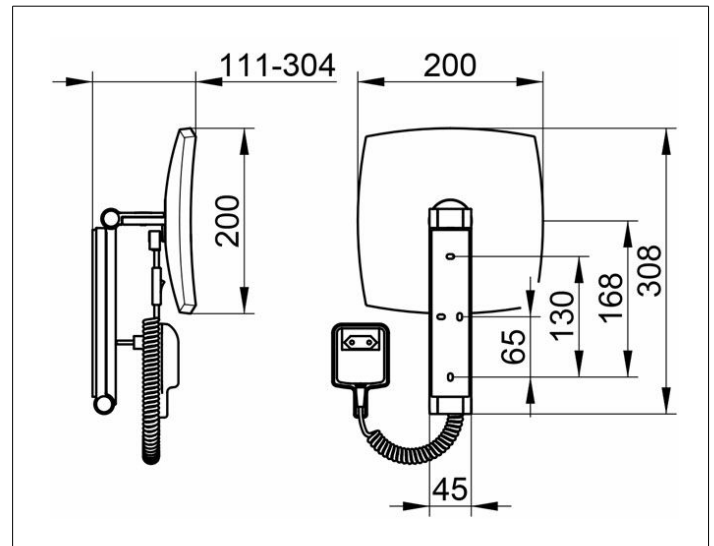

**Cosmetic mirrors**

17613179001 Cosmetic mirror

**PRODUCT**

**DRAWING**

**PRODUCT ATTRIBUTES**

illuminated, 1 light colour 6500 kelvin (day light),  
 cable switch, spiral cord (block length 400 mm),  
 on pivoted rail adjustable in three dimensions,  
 one-sided mirror, magnification x 5

Operation:

Cable switch

Power supply:

Mains connection via plug-in power supply unit,  
 12 V Plug-in power supply unit, input 100-240 V,  
 Standby consumption: < 0,3 watt

Illumination:

LED 7 watt (lifespan > 50.000 hours)

EEK: D ,

**SURFACE**

aluminium finish

**DIMENSION**

mit Steckertrafo