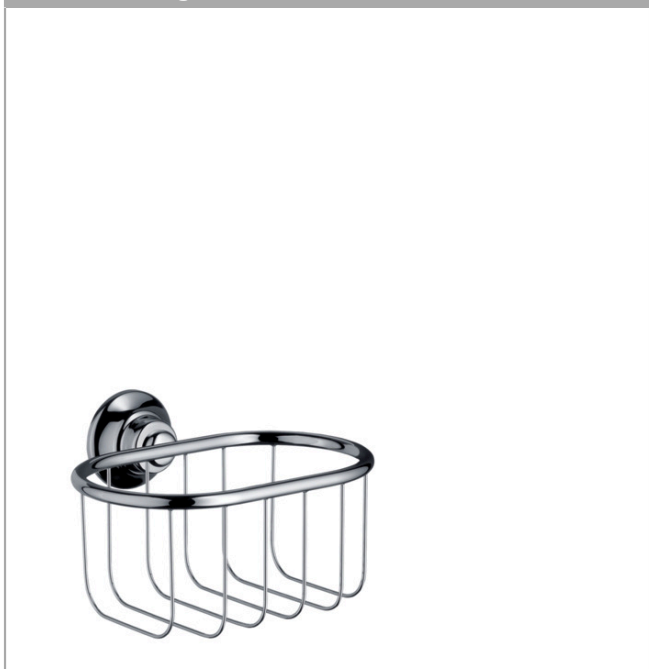

AXOR Montreux
Corner basket 160/101

Surfaces: **Chrome** Article Number: **42065000**

Description

product features

- wall-mounted

Product image