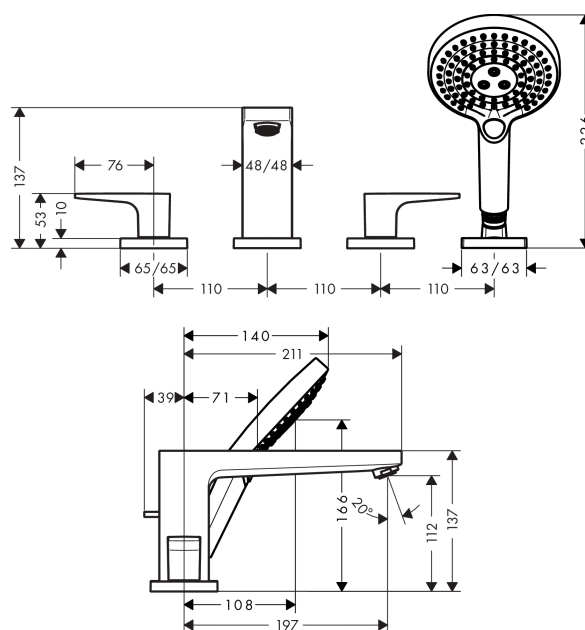

Metropol
4-hole rim mounted bath mixer with lever handles
 Surfaces: **Chrome** Article Number: **32553000**

Description

product features

- consists of: 4-hole rim mounted bath mixer, hand shower, shower holder
- projection 197 mm
- connection type: basic set
- spray type mixer: normal spray
- spray type hand shower: Rain, RainAir, Whirl
- maximum pull-out length of hand shower: 1.60 m
- flow rate at 3 bar: 22 l/min
- ceramic valves hot/ cold 90°
- min. operating pressure: 1 bar
- max. operating pressure: 10 bar
- connection dimension: DN15

Technology

Product image

Scale drawing

Flowchart