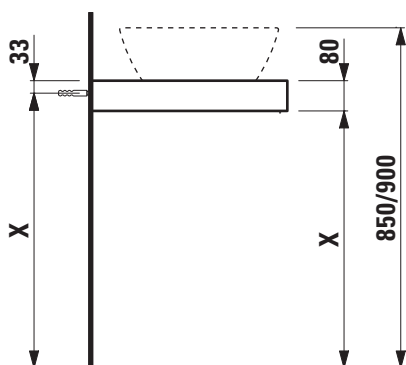

TECHNICAL DRAWINGS / S 1 : 20

B / mm	Ceramic
223	Palomba s1680.1
344	Val s1228.2 (semi-wet-area right)
359	Palomba s1680.2
397	Val s1228.1

B / mm	Ceramic
398	Palomba s1680.3
550	Val s1228.2 (semi-wet-area left)
652	Kartell by Laufen s1233.2
447	all other from matrix for washtops Case

X = The exact height must be set during installation.