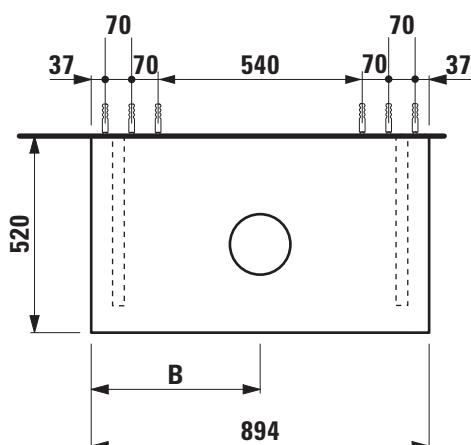

TECHNICAL DRAWINGS / S 1 : 20

B / mm	Ceramic
223	Palomba s1680.1
344	Val s1228.2 (semi-wet-area right)
359	Palomba s1680.2
397	Val s1228.1

B / mm	Ceramic
398	Palomba s1680.3
550	Val s1228.2 (semi-wet-area left)
652	Kartell by Laufen s1233.2
447	all other from matrix for washtops Case

X = The exact height must be set during installation.