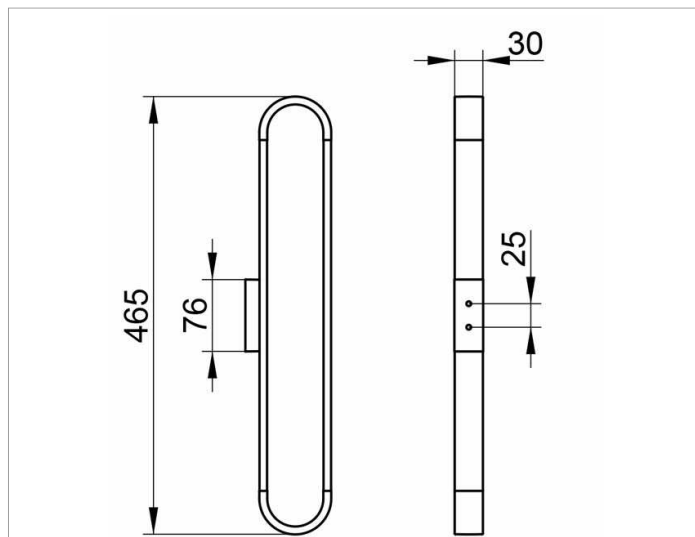

Edition 300

30070010000 Полотенцедержатель

**ИЗДЕЛИЕ**

**ОПИСАНИЕ ИЗДЕЛИЯ**

для 6 гостевых полотенец (30 x 50 см)

**поверхность**

хром

**ЧЕРТЕЖ**

**спецификации**

KEUCO EDITION 300 towel holder 30070010000  
chrome-plated towel holder in an aesthetic and classic design,  
holds 6 guests towels (11-3/16" x 12"),  
the rolled towels are clamped between the brackets  
The towel holder is fitted with 2 hidden fixing point