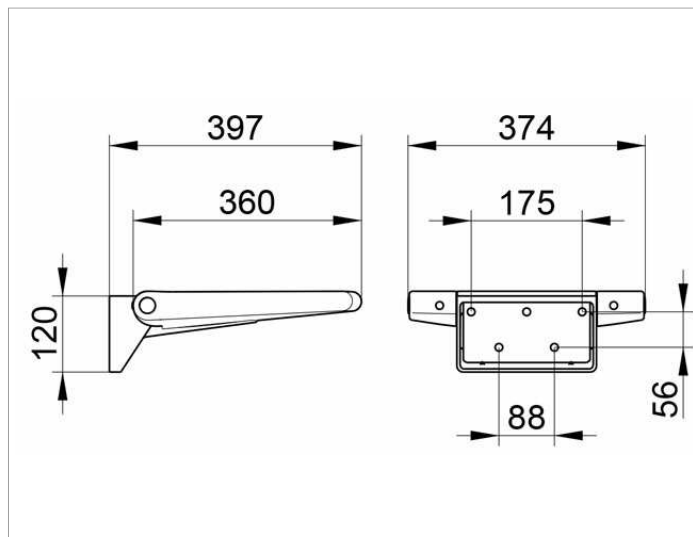

ЧЕРТЕЖ

ОПИСАНИЕ ИЗДЕЛИЯ

для настенного монтажа
мягкое сиденье, откидывается вверх

поверхность

хром/белый (RAL 9010)

спецификации

KEUCO PLAN Tip-up seat
14983010051
white (RAL 9010) Fold-up seat
made from Polyurethane-foam
in esthetic, practical Design,
for wall mounting for secure seating in the shower
Wall support and seat support
as Design Feature high shine chrome-plated
anti-static,
easy Cleaning
upward foldable seat
the seat can be disinfected with 60% Ethanol- or Propanol solution
load capacity up to 150 kg
Width 370 mm,
seat area 360 mm
Extendable 397 mm
The Mounting material is to be ordered separately!

For installation (depending on the anchorage/masonry) is absolutely essential:

3 x Mounting-Set 3 (Catalogue-no. 34992000100) or
3 x Mounting-Set 6 (Catalogue-no. 34992000200) or
3 x Mounting-Set 9 (Catalogue-no. 34995000200) or
3 x Mounting-Set 11 (Catalogue-no. 34997000100)