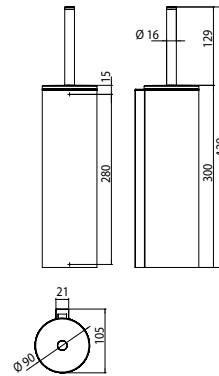

Toilet brush holder, bowl of electroplated aluminium, brush grip with cover, chrome, wall mounted chrome

Art.No.3515 001 02