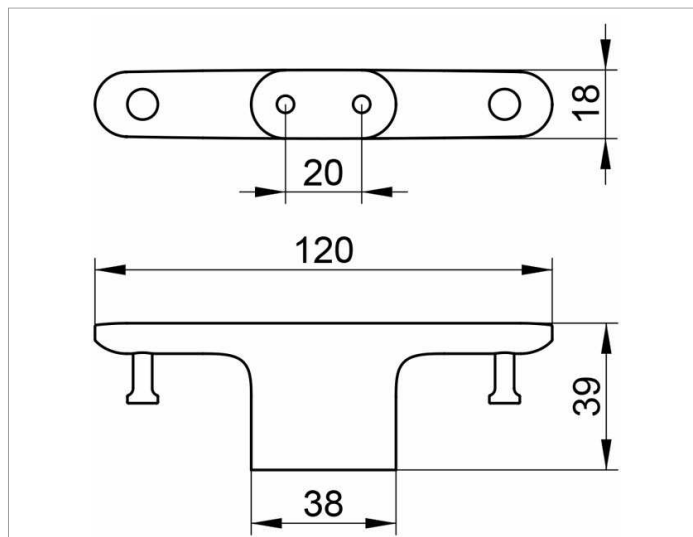

Edition 400

11515010000 Крючок для полотенца

ИЗДЕЛИЕ

ОПИСАНИЕ ИЗДЕЛИЯ

двойной

поверхность

хром

ЧЕРТЕЖ

спецификации

KEUCO Edition 400 towel hook, double, 11515010000
chrome-plated towel hook, double,
sculptural design,
with slightly rounded edges,
with concealed towel hangers,
hook head slightly angled, easy to clean,
depth 1-1/2", width 4-3/4", total height 11/16",
the towel hook is fitted concealed,
delivery includes anti-corrosion fixings