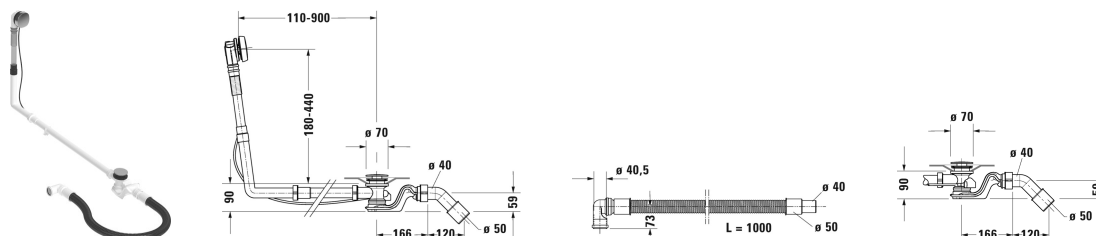

Accessories Waste and overflow Quadroval # 792210

Waste and overflow Quadroval	Dimension	Weight	Order number
chrome, for bathtubs with central outlet, with flexible hose, outlet diameter 52 mm, length of bowden cable 1100 mm			
Colors			
Variant			

All drawings contain the necessary measurements which are subject to standard tolerances. They are stated in mm and are non-binding. Exact measurements, in particular for customised installation scenarios, can only be taken from the finished piece.