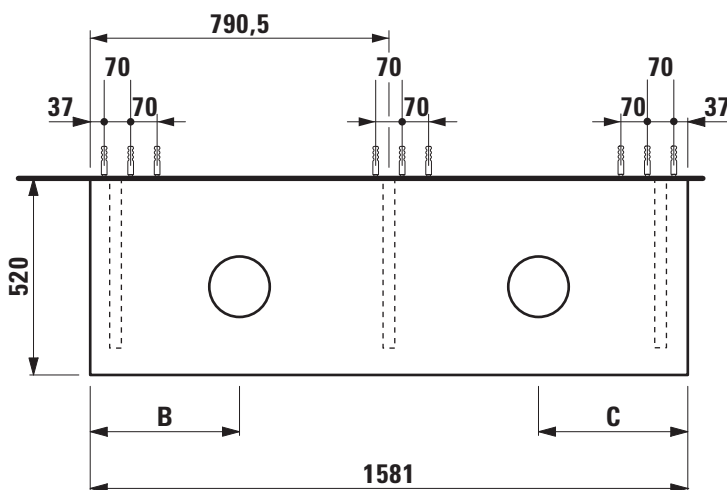

TECHNICAL DRAWINGS / S 1 : 20

B / mm	C / mm	Ceramic
290	500	Val 81228.2 (semi-wet-area right)
307	484	Palomba 81680.2
345	445	Val 81228.1

B / mm	C / mm	Ceramic
346	445	Palomba 81680.3
500	290	Val 81228.2 (semi-wet-area left)
395	395	all other from matrix for washtops Case

X = The exact height must be set during installation.