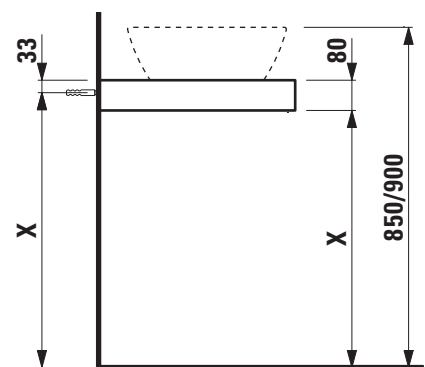

TECHNICAL DRAWINGS / S 1 : 20

B / mm	C / mm	Ceramic
290	500	Val 81228.2 (semi-wet-area right)
307	484	Palomba 81680.2
345	445	Val 81228.1

B / mm	C / mm	Ceramic
346	445	Palomba 81680.3
500	290	Val 81228.2 (semi-wet-area left)
395	395	all other from matrix for washtops Case

X = The exact height must be set during installation.