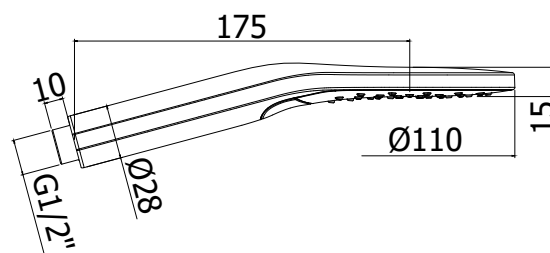

## DESCRIPTION

Sofia hand-shower complete with:

- 1/2"G connection

### ZDOC 122

(two spray-functions) ABS hand-shower

- standard and massage water jet
- push-button diverter
- Ø110mm