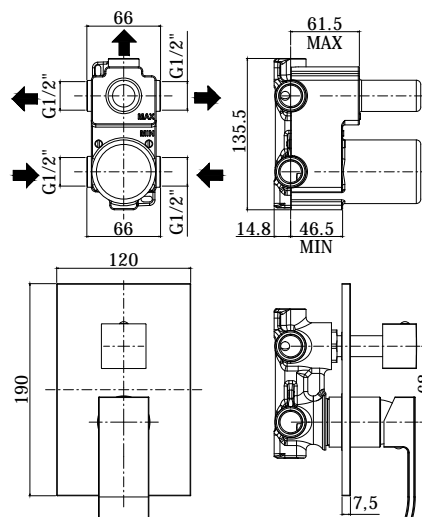

COLLECTION

elle-effe

PRODUCT IMAGE

TECHNICAL DRAWING

DESCRIPTION

Concealed shower mixer (3 outlets) complete with:

- wall plate 120x190mm
- 1/2"G connections

ART.

EL 019 . . / EF 019 . .

with diverter cartridge (3 outlets + 3 combined positions)

ZPRO 068 . .

Extension with diverter for artt. 018-019

- H30mm

FINISHES

EL

- CR - cromo
- CR/M - cromo con piastra acciaio inox