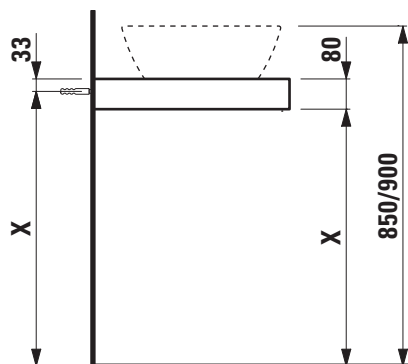

TECHNICAL DRAWINGS / S 1 : 20

B / mm	Ceramic
292	Val 81228.2 (semi-wet-area right)
307	Palomba 81680.2
345	Val 81228.1

B / mm	Ceramic
346	Palomba 81680.3
500	Val 81228.2 (semi-wet-area left)
395,5	all other from matrix for washtops Case

X = The exact height must be set during installation.