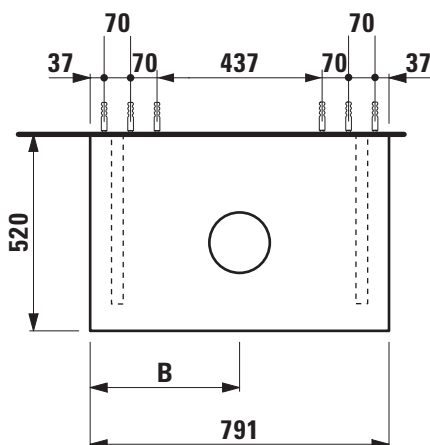

TECHNICAL DRAWINGS / S 1 : 20

B / mm	Ceramic
292	Val 81228.2 (semi-wet-area right)
307	Palomba 81680.2
345	Val 81228.1

B / mm	Ceramic
346	Palomba 81680.3
500	Val 81228.2 (semi-wet-area left)
395,5	all other from matrix for washtops Case

X = The exact height must be set during installation.