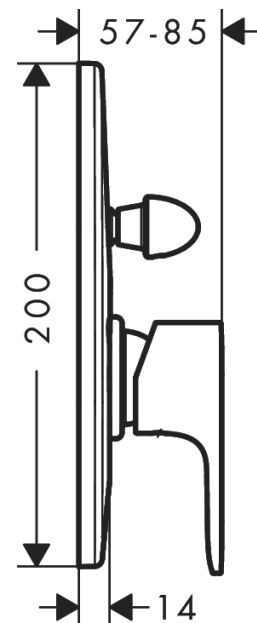

#### product features

- consists of: Single lever bath mixer, basic set
- 2 functions
- maximum flow rate at 3 bar: 30,7 l/min
- flow rate for bath spout at 3 bar: 30,7 l/min
- flow rate of hand shower at 3 bar: 27,4 l/min
- ceramic cartridge
- temperature limitation adjustable
- diverter with automatic resetting
- connection type: basic set
- min. operating pressure: 1 bar
- max. operating pressure: 10 bar

### Scale drawing