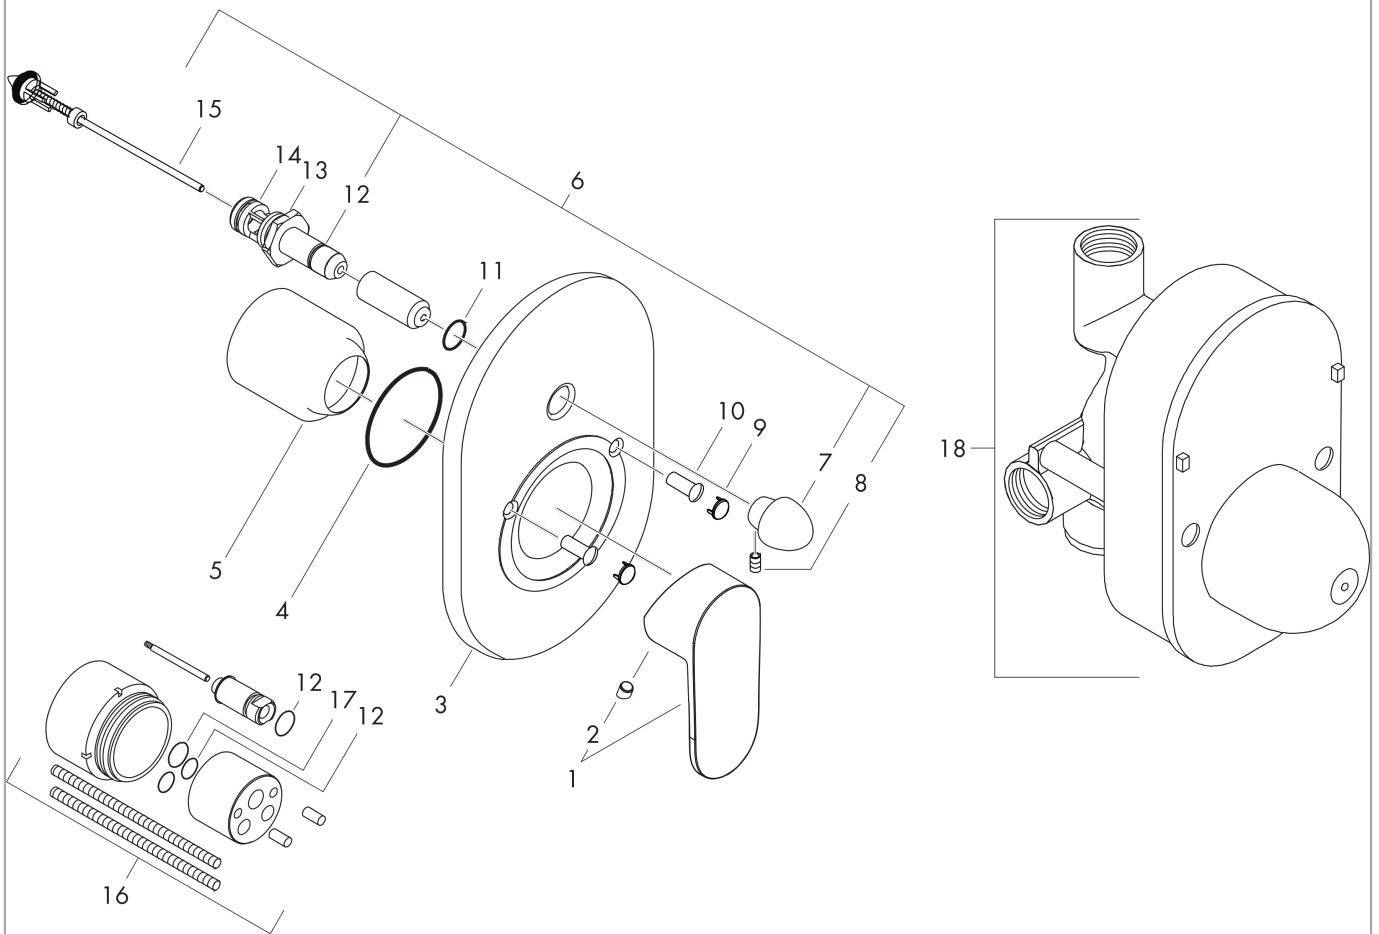

### Scale drawing

### Flowchart

**Rebris S**  
**Single lever bath mixer set for concealed installation**  
 Surfaces: **Chrome** Article Number: **72448000**

**Exploded Drawing**

Year of production: >06/22

**Rebris S****Single lever bath mixer set for concealed installation**Surfaces: **Chrome** Article Number: **72448000****Spare part list**

Year of production: &gt;06/22

| Pos. | Description                          | Article Number | Price    | PU |
|------|--------------------------------------|----------------|----------|----|
| 1    | handle                               | 94654000       | € 44,63  | 1  |
| 2    | screw cover                          | 96338000       | € 3,21   | 1  |
| 3    | escutcheon bath/shower mixer         | 95011000       | € 44,63  | 1  |
| 4    | O-Ring 48x3                          | 95508000       | € 3,21   | 1  |
| 5    | flange                               | 96348000       | € 11,31  | 1  |
| 6    | diverter assy with sleeve and handle | 95015000       | € 100,44 | 1  |
| 7    | diverter knob cpl.                   | 95013000       | € 13,92  | 1  |
| 8    | hollow set screw M4x10               | 97667000       | € 3,21   | 1  |
| 9    | cover cap                            | 95433000       | € 5,24   | 1  |
| 10   | hollow screw                         | 96065000       | € 5,24   | 1  |
| 11   | O-ring 14x3                          | 98130000       | € 3,21   | 1  |
| 12   | O-ring 10x1,5                        | 98123000       | € 3,21   | 1  |
| 13   | O-ring 16x2,5                        | 98134000       | € 3,21   | 1  |
| 14   | O-ring 13x2                          | 98128000       | € 3,21   | 1  |
| 15   | selector assy                        | 96937000       | € 18,33  | 1  |
| 16   | extension set 28 mm tub mixer        | 32498000       | € 162,08 | 1  |
| 17   | O-ring 12x1,5                        | 98430000       | € 3,21   | 1  |
| 18   | concealed item                       | 31741180       | -        | 1  |