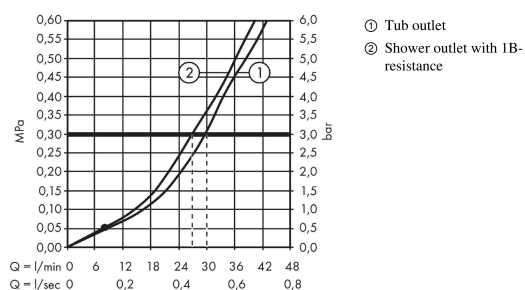

Rebris S
Single lever bath mixer set for concealed installation
Surfaces: **Chrome** Article Number: **72448000**

Description

product features

- consists of: Single lever bath mixer, basic set
- 2 functions
- maximum flow rate at 3 bar: 30,7 l/min
- flow rate for bath spout at 3 bar: 30,7 l/min
- flow rate of hand shower at 3 bar: 27,4 l/min
- ceramic cartridge
- temperature limitation adjustable
- diverter with automatic resetting
- connection type: basic set
- min. operating pressure: 1 bar
- max. operating pressure: 10 bar

Design awards

reddot winner 2022

Product image

Scale drawing

Flowchart