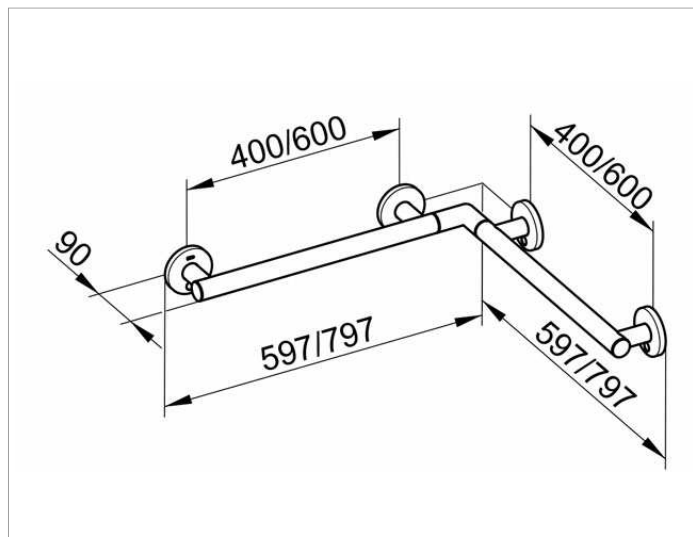

Plan Care

34911014400 Поручень вдоль стены и штанга для душа

ИЗДЕЛИЕ

ЧЕРТЕЖ

ОПИСАНИЕ ИЗДЕЛИЯ

применяется справа и слева

поверхность

хром

Габариты

597/597 mm

спецификации

KEUCO PLAN CARE corner rail for shower/bath 34911014400

High shine chrome-plate corner rail for shower/bath in esthetic, practical and ergonomic Design especially for the shower and bath area used as Support help up to 115 kg load capacity, anti-static, easy to clean

Base measurement 400/400 mm

Pipe diameter 33 mm,

Rosette Diameter 82 mm

horizontal side

Length 597 mm and 597 mm

Projection 90 mm,

Wall distance 57 mm

The Support handle will be at 12 places discretely mounted