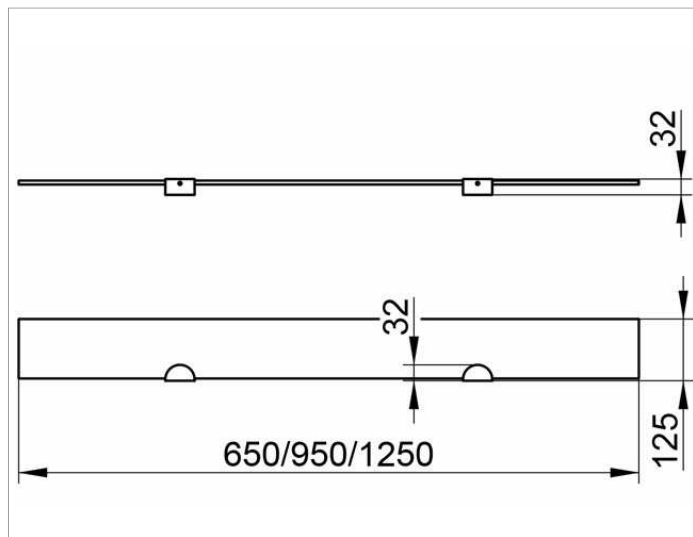

ЧЕРТЕЖ

ОПИСАНИЕ ИЗДЕЛИЯ

отдельно, без зеленой кромки, нижняя часть матовая

Габариты

650 x 120 x 8 mm

спецификации

KEUCO EDITION 300 crystalline glass shelf 30010005600
high grade crystal glass shelf, without green tinged edge,
underside matt,
suitable shelf bracket, item no. 30010
Width 25-5/8", depth 4-11/16", thickness 5/16"
overall depth (incl. wall bracket) 5-1/8"
shelf bracket to be ordered separately!