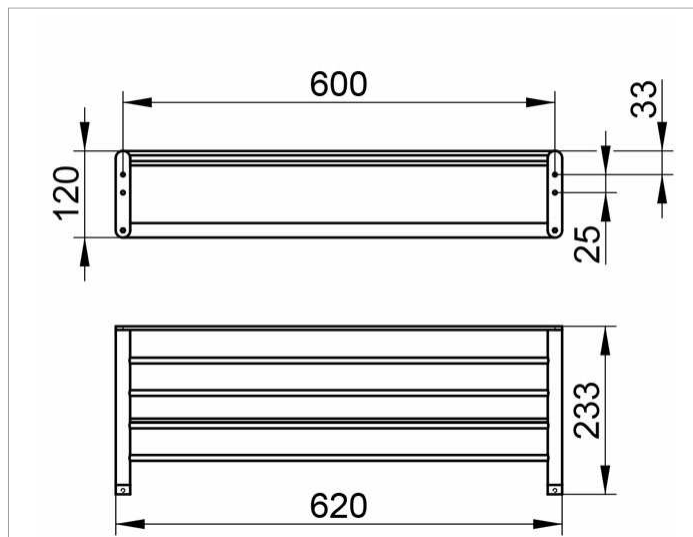

Elegance

11675010000 Полка для полотенец

ИЗДЕЛИЕ

ЧЕРТЕЖ

поверхность

хром

Габариты

620 mm

спецификации

KEUCO ELEGANCE towel rack 11675010000  
Chrome-plated towel rack with an elegant shape,  
timeless Design  
a combination of flat and round profiles,  
easy to clean  
Height 4-3/4",  
Total Width 24-7/16",  
Projection 8-3/4"  
The towel rack is discretely mounted  
incl. corrosion-free mounting material