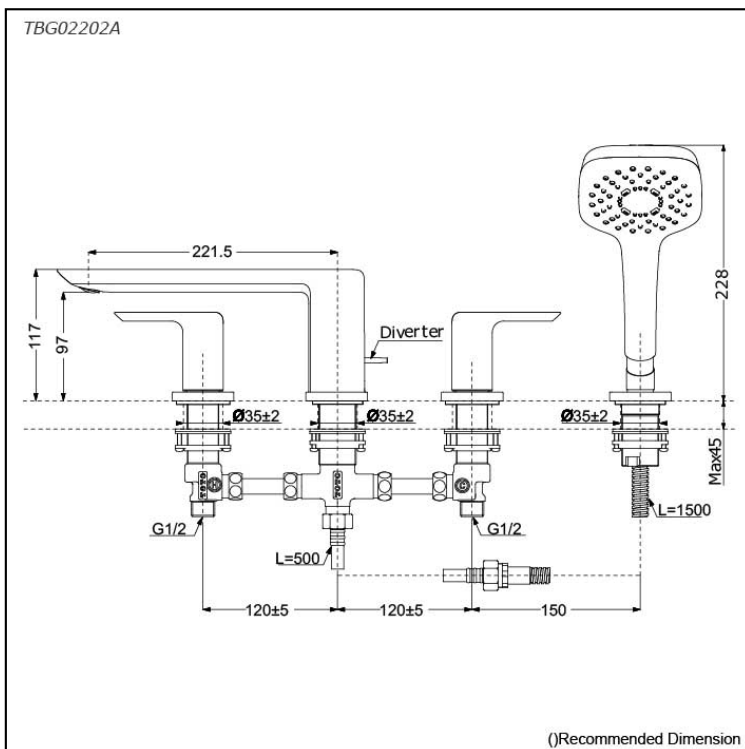

GR Series Bath & Shower Set (4-Holes)

Features

- Design Concept is gorgeous and regal
- Safety control with heat insulating handle.
- 1 mode function hand shower (Square Shape, Comfort Wave)

Specifications

Finish: Chrome
 Material: Brass (Faucet)
 Plastic (Hand Shower)
 Water Pressure: 0.1 ~ 1.0 Mpa

Parts description

- **TBG02202A**
Bath & Shower Set (4-Holes)

Flow Rate

TBG02202A